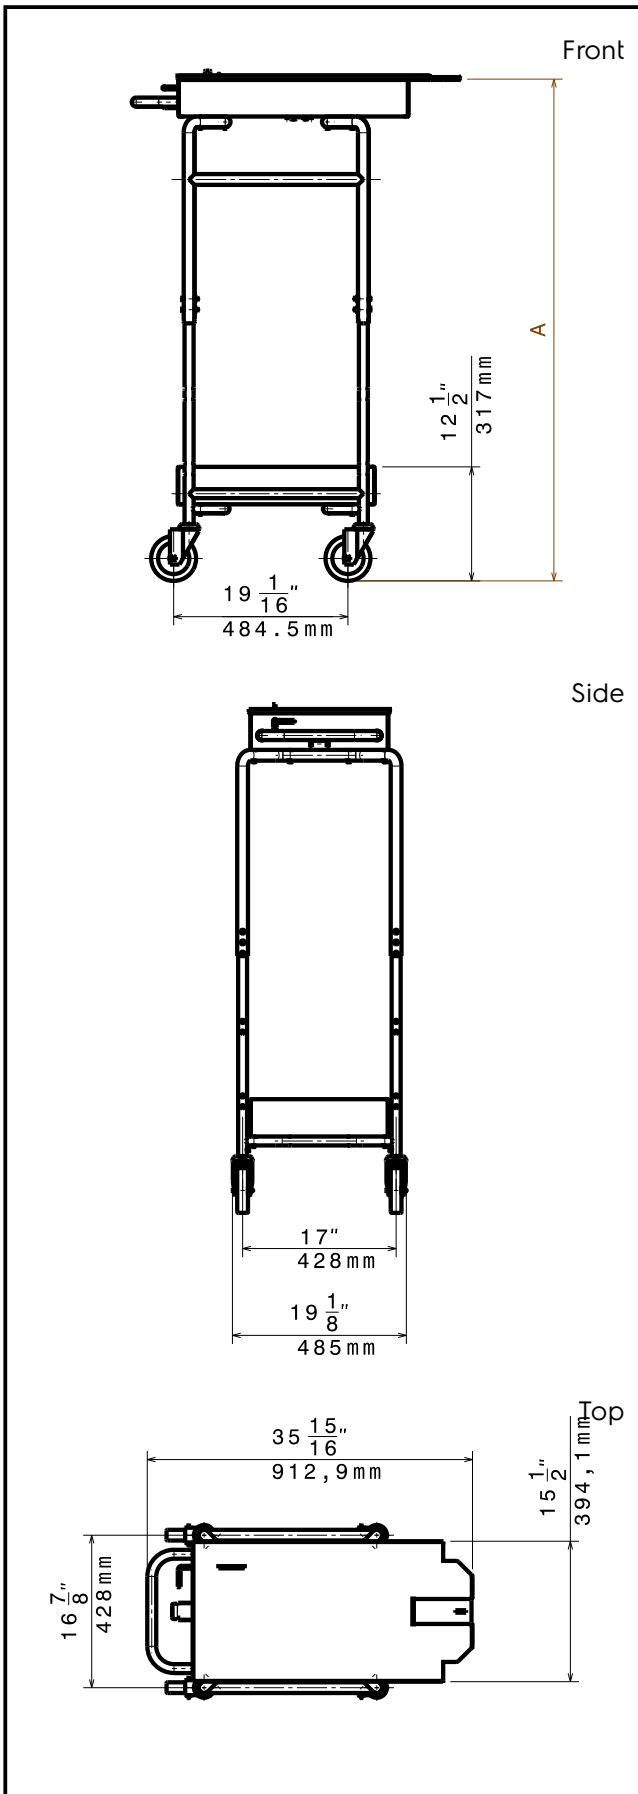

Key Information:

External dimensions, Width:	
922626 (TRSLRA61011)	485 mm
External dimensions, Depth:	913 mm
External dimensions, Height:	949 mm
Net weight:	39 kg